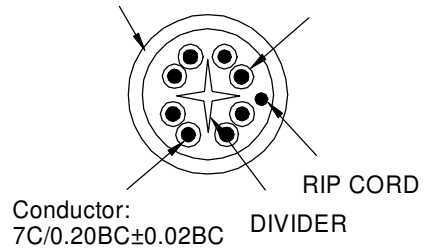

CAT6 Snagless UTP Patch Cords

Quest Cat6 snagless molded patch cords are constructed of 24AWG, 550MHz Cat6 stranded UTP cable.

- Gold plated contacts for better conductivity
- Snagless slim molded strain relief with flexible molded tab protection
- Built to ANSI/TIA 568C.2 specifications
- Constructed of UL listed cable
- Non-molded custom length available
- Ultra-Slim 28 AWG UTP Component Patch Cords are available

JACKET:PVC
OD6.0±0.1

Insulation:HDPE
1.02±0.02

Cat6 Snagless UTP Patch Cords

Color	1 ft.	2 ft.	3 ft.	5 ft.	7 ft.	10 ft.	15 ft.	25 ft.	50 ft.	100 ft.
BLACK	NPC-6101	NPC-6102	NPC-6103	NPC-6105	NPC-6107	NPC-6110	NPC-6115	NPC-6125	NPC-6150	NPC-6100
BLUE	NPC-6201	NPC-6202	NPC-6203	NPC-6205	NPC-6207	NPC-6210	NPC-6215	NPC-6225	NPC-6250	NPC-6200
RED	NPC-6301	NPC-6302	NPC-6303	NPC-6305	NPC-6307	NPC-6310	NPC-6315	NPC-6325	NPC-6350	NPC-6300
ORANGE	NPC-6401	NPC-6402	NPC-6403	NPC-6405	NPC-6407	NPC-6410	NPC-6415	NPC-6425	NPC-6450	NPC-6400
YELLOW	NPC-6501	NPC-6502	NPC-6503	NPC-6505	NPC-6507	NPC-6510	NPC-6515	NPC-6525	NPC-6550	NPC-6500
GREEN	NPC-6601	NPC-6602	NPC-6603	NPC-6605	NPC-6607	NPC-6610	NPC-6615	NPC-6625	NPC-6650	NPC-6600
WHITE	NPC-6801	NPC-6802	NPC-6803	NPC-6805	NPC-6807	NPC-6810	NPC-6815	NPC-6825	NPC-6850	NPC-6800
GRAY	NPC-6901	NPC-6902	NPC-6903	NPC-6905	NPC-6907	NPC-6910	NPC-6915	NPC-6925	NPC-6950	NPC-6900

Cat6 Ultra-Slim 28 AWG UTP Component Patch Cords

Color	1 ft.	2 ft.	3 ft.	5 ft.	7 ft.	10 ft.	15 ft.
BLUE	NPC-7201	NPC-7202	NPC-7203	NPC-7205	NPC-7207	NPC-7210	NPC-7215
WHITE	NPC-7801	NPC-7802	NPC-7803	NPC-7805	NPC-7807	NPC-7810	NPC-7815
GRAY	NPC-7901	NPC-7902	NPC-7903	NPC-7905	NPC-7907	NPC-7910	NPC-7915